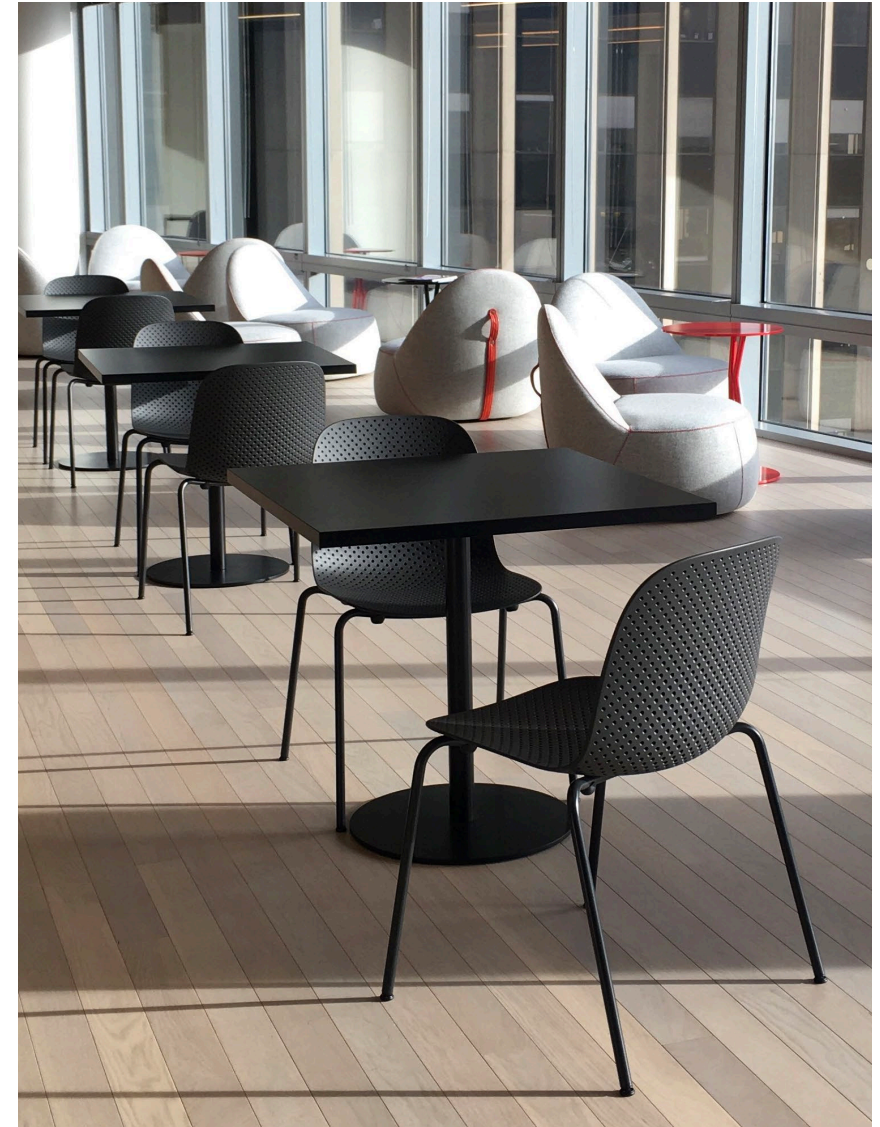

WCI IS A MEDIUM FOR THE TRADITIONAL, THE UNEXPECTED, AND THE REIMAGINED. WE ACHIEVE BALANCE THROUGH THE TECHNICAL MASTERY AND REBELLIOUS THINKING, EMPOWERING CLIENTS WITH THE UNENCUMBERED FREEDOM TO CREATE.

DISC TABLES. ZGF Seattle