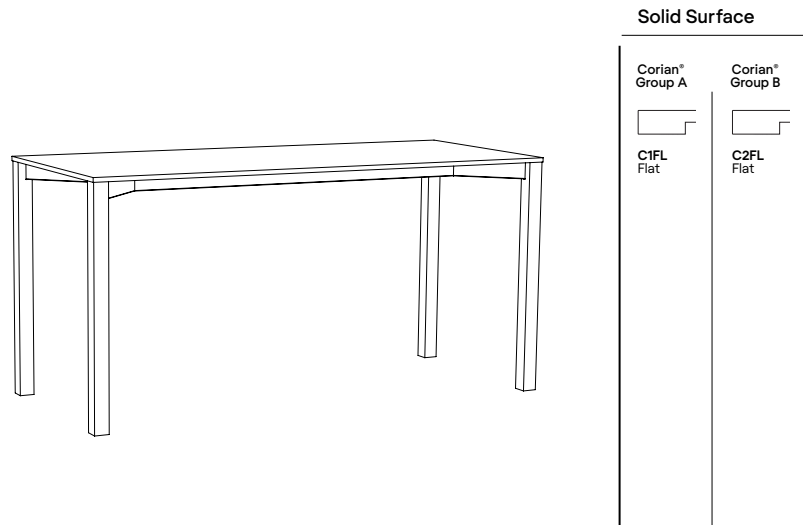

Complete Table List Pricing

	Top Size		Base Qty.	Model #		
Square	36	36	1	VS3636SQOD	6,043	6,295
	42	42	1	VS4242SQOD	6,667	6,945
	48	48	1	VS4848SQOD	8,152	8,492
Rectangle	24	60	1	VS2460REOD	5,547	5,778
	24	72	1	VS2472REOD	6,336	6,600
	24	84	1	VS2484REOD	7,100	7,396
	24	96	1	VS2496REOD	7,842	8,169
	24	120	1	VS24120REOD	9,289	9,676
	30	60	1	VS3060REOD	6,781	7,063
	30	72	1	VS3072REOD	7,343	7,649
	30	84	1	VS3084REOD	7,969	8,301
	30	96	1	VS3096REOD	8,811	9,178
	30	120	1	VS30120REOD	10,452	10,887
	36	60	1	VS3660REOD	7,475	7,787
	36	72	1	VS3672REOD	8,072	8,408
	36	84	1	VS3684REOD	8,395	8,745
	36	96	1	VS3696REOD	9,285	9,672
	36	120	1	VS36120REOD	11,019	11,479
	42	60	1	VS4260REOD	8,708	9,071
	42	72	1	VS4272REOD	9,257	9,643
	42	84	1	VS4284REOD	10,410	10,843
	42	96	1	VS4296REOD	11,530	12,011
	42	120	1	VS42120REOD	13,715	14,286

Options

Base Finishes		
Custom Powder Coat (set-up charge)	CPC	Call for pricing
Stainless Steel (per base)	use finish code	2,426
Base Options		
Alternative Height	AH	Call for pricing
Top Options		
2" Umbrella Hole (base provided by other)	UMB	87

Call for pricing

415.621.6656

How to Order

Table Model Number							Options
VS Base Series	3636 Top Size	SQ Top Shape	OD Outdoor	COFL Top Material Edge Profile	CDW Top Finish	MBM Base Finish	BH Base Height
A VS3636SQODCOFLCDWMBM-BH is a Vista series 36" x 36" square table with a black powder coat base and a Corian® top with a flat edge profile.						The code: CDW specifies a Corian® top in Designer white.	The code: BH specifies bar height base.