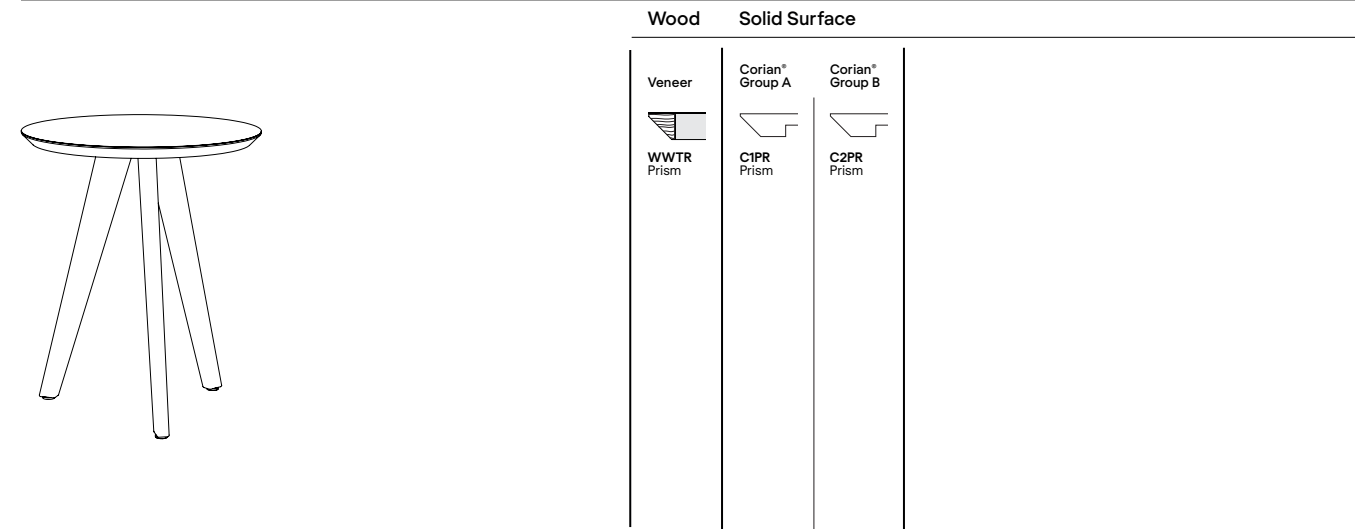

Options

Top Materials and Finishes		
Custom Wood Veneer	CWV	Call for pricing
Custom Top Pattern	NSF	Call for pricing
Stain to Match (set-up charge)	STM	500

Complete Table List Pricing

	Top Size	Table Height	Base Qty.	Model #			
Round	20	18	1	TR20RD18	1,774	2,166	2,256
		20	1	TR20RD20	1,851	2,499	2,603
○	24	16	1	TR24RD16	1,928	2,582	2,690
		18	1	TR24RD18	2,006	2,666	2,778
		20	1	TR24RD20	2,082	2,750	2,864
	30	16	1	TR30RD16	2,315	2,916	3,037
	36	16	1	TR36RD16	2,562	3,264	3,400

Call for pricing

415.621.6656

How to Order

Table Model Number

TR	20RD	18	WTTR	WNA
Table Series	Top Size	Table Height	Top Material	Top Finish

A TR20RD18WWTRWNAWNA is a 20" round x 18"H Triad occasional table with a wood veneer top and base.

The code: WNA specifies a natural Ash top.