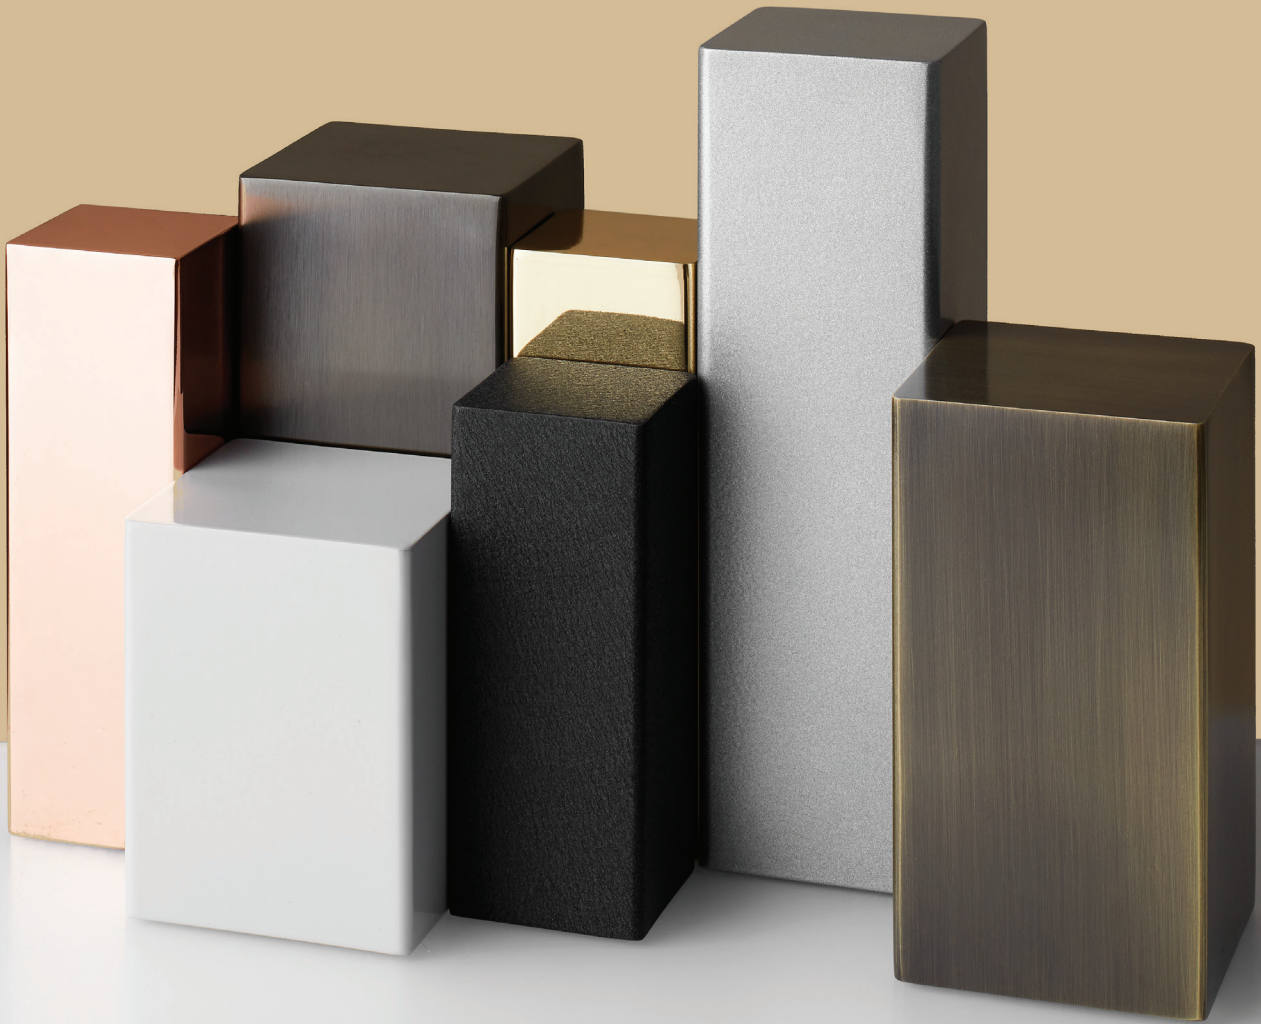

WEST COAST INDUSTRIES

©2023 Carson, CA