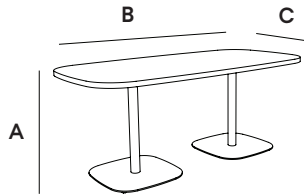

Brae Outdoor

Brae Outdoor

Application I Outdoor

General Dimensions

Round

A height:	29" – 42"
D diameter:	24" – 60"

RD Square

A height:	29" – 42"
B width:	24" – 48"
C depth:	24" – 48"

Square

A height:	29" – 42"
B width:	24" – 48"
C depth:	24" – 48"

RD Rectangle

A height:	29" – 42"
B width:	24" – 72"
C depth:	24" – 48"

Rectangle

A height:	29" – 42"
B width:	24" – 120"
C depth:	24" – 48"

Base Finish