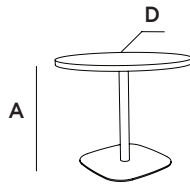

Brae Outdoor

Brae Outdoor

Application I Outdoor

General Dimensions

Round

A height:	29" – 42"
D diameter:	24" – 60"

RD Square

A height:	29" – 42"
B width:	24" – 48"
C depth:	24" – 48"

Square

A height:	29" – 42"
B width:	24" – 48"
C depth:	24" – 48"

RD Rectangle

A height:	29" – 42"
B width:	24" – 72"
C depth:	24" – 48"

Rectangle

A height:	29" – 42"
B width:	24" – 120"
C depth:	24" – 48"

Base Finish