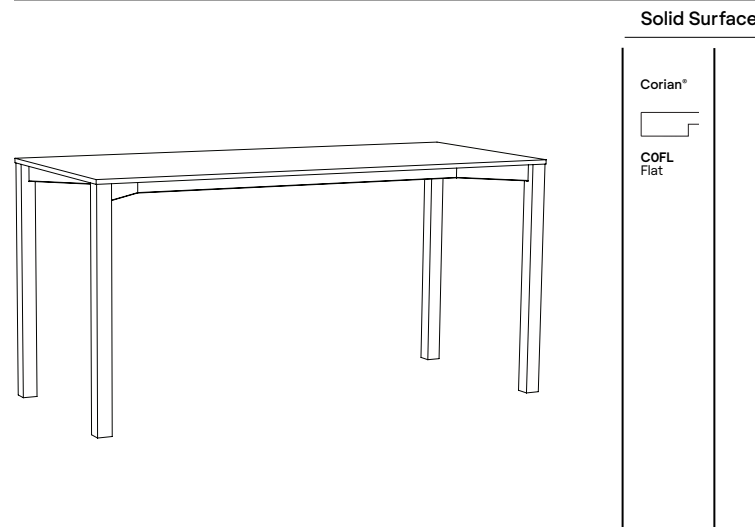

Complete Table List Pricing

	Top Size		Base Qty.	Model #	
Square 	36	36	1	VS3636SQOD	5,036
	42	42	1	VS4242SQOD	5,556
	48	48	1	VS4848SQOD	6,794
Rectangle 	24	60	1	VS2460REOD	4,622
	24	72	1	VS2472REOD	5,280
	24	84	1	VS2484REOD	5,917
	24	96	1	VS2496REOD	6,535
	24	120	1	VS24120REOD	7,741
	30	60	1	VS3060REOD	5,651
	30	72	1	VS3072REOD	6,119
	30	84	1	VS3084REOD	6,641
	30	96	1	VS3096REOD	7,343
	30	120	1	VS30120REOD	8,710
	36	60	1	VS3660REOD	6,229
	36	72	1	VS3672REOD	6,727
	36	84	1	VS3684REOD	6,996
	36	96	1	VS3696REOD	7,737
	36	120	1	VS36120REOD	9,183
	42	60	1	VS4260REOD	7,257
	42	72	1	VS4272REOD	7,714
	42	84	1	VS4284REOD	8,675
	42	96	1	VS4296REOD	9,609
42	120	1	VS42120REOD	11,429	

Options

Base Finishes		
Custom Powder Coat (set-up charge)	CPC	2,310
Stainless Steel (per base)	use finish code	
Base Options		
Counter Height	CH	pages 198-199
Bar Height	BH	pages 198-199
Alternative Height	AH	
Top Options		
2" Umbrella Hole (base provided by other)	UMB	83

Call for pricing

844.815.2217

How to Order

Table Model Number							Options
VS Base Series	3636 Top Size	SQ Top Shape	OD Outdoor	COFL Top Material Edge Profile	CDW Top Finish	MBM Base Finish	BH Base Height
A VS3636SQODCOFLCDWMBM-BH is a Vista series 36" x 36" square table with a black powder coat base and a Corian® top with a flat edge profile.						The code: CDW specifies a Corian® top in Designer white.	The code: BH specifies bar height base.