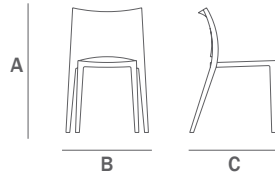

### Dimensions

Side Chair

**A** height: 32.5"

**B** width: 21.5"

**C** depth: 25.5"

Stacks six chairs high