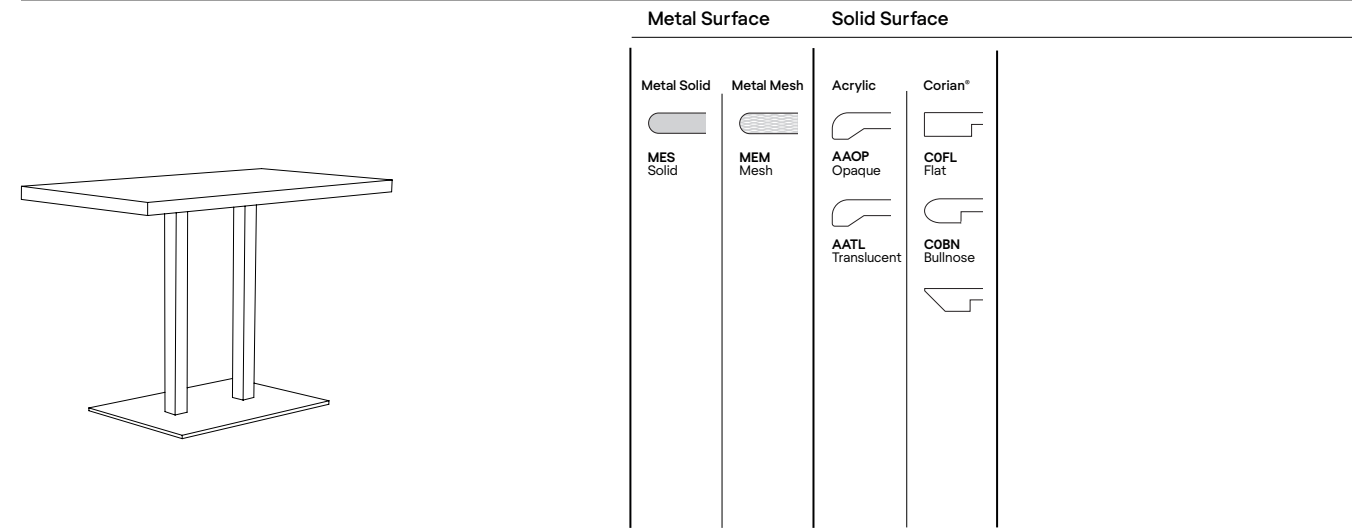

# PLATFORM DOUBLE OUTDOOR

2023

**WEST  
COAST  
INDUSTRIES**

Complete Table List Pricing

|           | Top Size |    | Base Qty. | Model #     |       |   |       |       |
|-----------|----------|----|-----------|-------------|-------|---|-------|-------|
| Rectangle | 30       | 42 | 1         | PLD3042REOD | -     | - | 4,279 | 3,323 |
|           | 30       | 48 | 1         | PLD3048REOD | 2,666 | - | 4,677 | 3,566 |

1 Call for pricing

844.815.2217

How to Order

| Table Model Number   |                  |                 |               |                     |  |                    | Options                                      |
|--|------------------|-----------------|---------------|---------------------|--|--------------------|--|
| PLD<br>Base Series   | 3048<br>Top Size | RE<br>Top Shape | OD<br>Outdoor | MES<br>Top Material | MBM<br>Top Finish                                      | MSL<br>Base Finish | AH<br>Alternate Height Base                  |
| A PLD3048REODMESMBMMSL is a Platform Double series 30" x 48" rectangle table with a silver powder coat square base and a solid metal .75" thick top with a metal eased edge profile. |                  |                 |               |                     | The code: MBM specifies a black matte powder coat top. |                    | The code: AH specifies alternate height base |