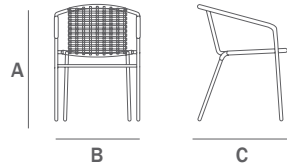

Piazza

Application | Outdoor Chairs

Dimensions

Arm Chair

A height: 29.5"

B width: 22"

C depth: 25"

Stacks eight chairs high

Bar Arm Chair

A height: 39"

B width: 21"

C depth: 22"

Frame Finish

aluminum

Chair Seat and Back Finish

synthetic rattan