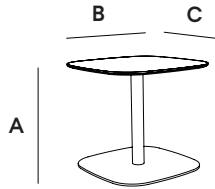

Brae Occasional

Brae

Application | Occasional

General Dimensions

RD Square

A	height:	16" – 20"
B	width:	20" – 24"
C	depth:	20" – 24"

Base Finishes

powder coat
plated
stainless steel