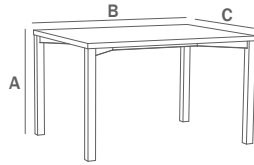

W	C
---	---

Vista

Vista

Application I Multipurpose

General Dimensions

Square

A height: 29", 36", 42"

B width: 36" – 42"

C depth: 36" – 42"

Rectangle

A height: 29", 36", 42"

B width: 30" – 84"

C depth: 30" – 42"

Base Materials

powder coat
stainless steel

Surface Materials