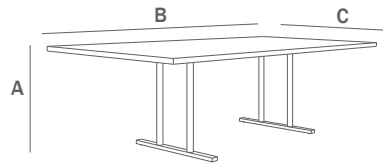

### General Dimensions

Round

A height: 29.25"

D diameter: 24" – 60"

Oval

A height: 29.25"

B width: 54" – 78"

C depth: 36" – 42"

Extendo

A height: 29.25"

B width: 30" – 42"

C depth: 30" – 42"

D diameter: 42" – 60"

Square

A height: 29.25"

B width: 24" – 48"

C depth: 24" – 48"

Rectangle

A height: 29.25"

B width: 30" – 72"

C depth: 24" – 36"