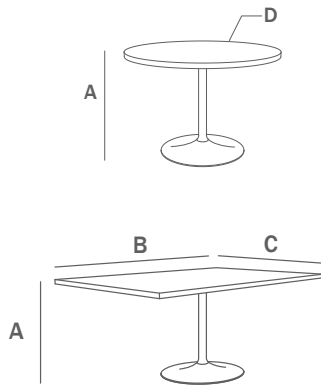

Tulip

Application I Outdoor

General Dimensions

Round

A height: 29.25"

D diameter: 24" – 60"

Square

A height: 29.25"

B width: 24" – 48"

C depth: 24" – 48"

Rectangle

A height: 29.25"

B width: 30" – 60"

C depth: 24" – 30"

Base Finish

powder coat