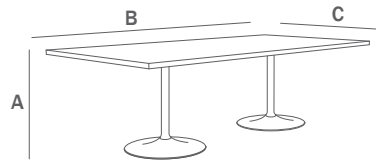

Tulip

Application I Dining

General Dimensions

Round

A height: 29.25"

B diameter: 24" – 60"

Oval

A height: 29.25"

B width: 54" – 78"

C depth: 36" – 42"

Extendo

A height: 29.25"

B width: 30" – 42"

C depth: 30" – 42"

D diameter: 42" – 60"

Square

A height: 29.25"

B width: 24" – 48"

C depth: 24" – 48"

Rectangle

A height: 29.25"

B width: 30" – 72"

C depth: 24" – 36"

Base Finishes

round, oval, square, extendo and rectangle tables