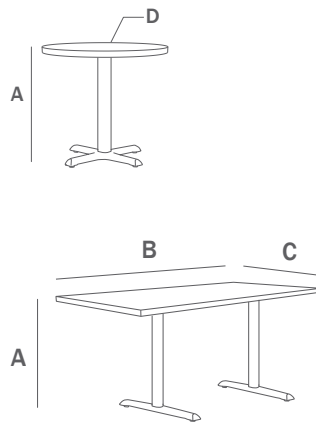

Spacesaver

Spacesaver

Application I Dining

General Dimensions

Round

A height: 29.25"

D diameter: 24" – 60"

Square

A height: 29.25"

B width: 24" – 48"

C depth: 24" – 48"

Extendo

A height: 29.25"

B width: 30" – 34"

C depth: 30" – 34"

D diameter: 42" – 48"

Rectangle

A height: 29.25"

B width: 30" – 72"

C depth: 24" – 36"

Base Finish

powder coat

Surface Materials

laminate