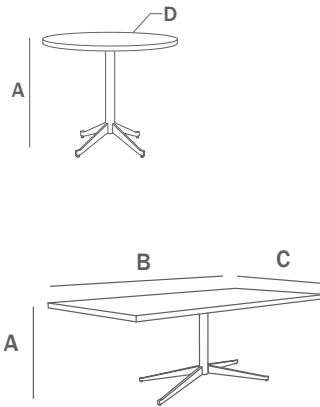

Regency

Application I Dining

General Dimensions

Round

A height: 29.25"

D diameter: 24" – 60"

Oval

A height: 29.25"

B width: 54" – 78"

C depth: 36" – 42"

Extendo

A height: 29.25"

B width: 30" – 42"

C depth: 30" – 42"

D diameter: 42" – 60"

Square

A height: 29.25"

B width: 30" – 48"

C depth: 30" – 48"

Rectangle

A height: 29.25"

B width: 60" – 72"

C depth: 30" – 36"

Base Finishes