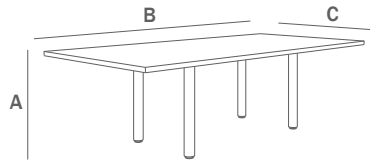

A height: 29.25"

B width: 72" – 96"

C depth: 36" – 48"

Racetrack

A height: 29.25"

B width: 60" – 168"

C depth: 30" – 60"

Square

A height: 29.25"

B width: 36" – 48"

C depth: 36" – 48"

Rectangle

A height: 29.25"

B width: 60" – 168"

C depth: 30" – 60"

Arc Rectangle

A height: 29.25"

B width: 60" – 168"

C depth: 30" – 60"

Boatshape

A height: 29.25"

B width: 72" – 168"

C depth: 36" – 48"

Base Finishes