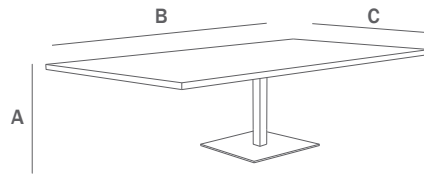

Platform

Platform

Application | Occasional

General Dimensions

Square

A height: 16" – 20"

B width: 20" – 24"

C depth: 20" – 24"

A height: 16" – 18"

B width: 30" – 42"

C depth: 30" – 42"

Rectangle

A height: 16" – 18"

B width: 30" – 48"

C depth: 20" – 30"

Oval

A height: 16" – 18"

B width: 24" – 48"

C depth: 20" – 30"

Base Finishes

powder coat

plated

stainless steel

Surface Materials