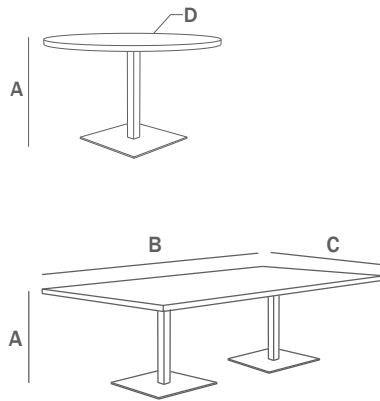

Platform

Platform

Application I Dining

General Dimensions

Round

A height: 29.25"

D diameter: 24" – 60"

Square

A height: 29.25"

B width: 24" – 48"

C depth: 24" – 48"

Extendo

A height: 29.25"

B width: 30" – 42"

C depth: 30" – 42"

D diameter: 42" – 60"

Rectangle

A height: 29.25"

B width: 30" – 72"

C depth: 24" – 36"

Base Finishes

powder coat

plated

stainless steel