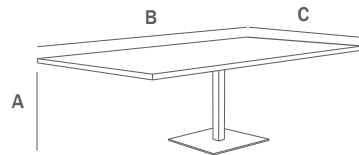

Platform

Platform

Application I Outdoor

General Dimensions

Round

A height: 29.25"

D diameter: 24" – 60"

Square

A height: 29.25"

B width: 24" – 48"

C depth: 24" – 48"

Rectangle

A height: 29.25"

B width: 30" – 60"

C depth: 24" – 30"

Base Finish