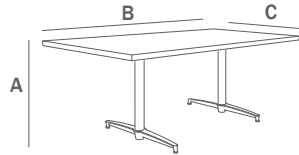

Mark IV

Application I Outdoor

General Dimensions

Round

A height: 29.25"

D diameter: 24" – 60"

Square

A height: 29.25"

B width: 28" – 48"

C depth: 24" – 48"

Rectangle

A height: 29.25"

B width: 30" – 60"

C depth: 24" – 30"

Base Finish

powder coat