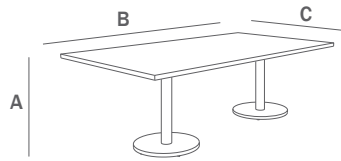

Flat Round

Flat Round

Application I Outdoor

General Dimensions

Round

A height: 29.25"

D diameter: 24" – 60"

Square

A height: 29.25"

B width: 24" – 48"

C depth: 24" – 48"

Rectangle

A height: 29.25"

B width: 24" – 30"

C depth: 30" – 60"

Base Finish