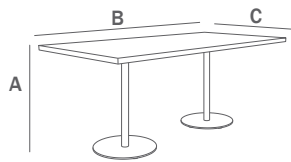

#### General Dimensions

Round

A height: 29.25"

D diameter: 24" – 60"

Square

A height: 29.25"

B width: 24" – 48"

C depth: 24" – 48"

Rectangle

A height: 29.25"

B width: 30" – 60"

C depth: 24" – 30"