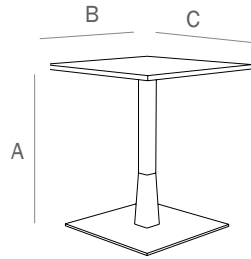

Blok

Application | Occasional

General Dimensions

Square

A height: 16" – 20"

B width: 17" – 42"

C depth: 17" – 42"

Base Finish

square tables