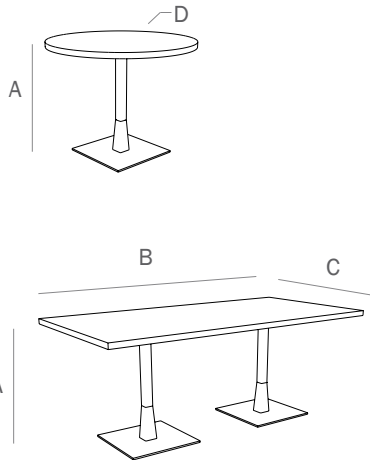

Blok

Application | Dining

General Dimensions

Round

A height: 29.25"

D diameter: 24" – 48"

Square

A height: 29.25"

B width: 24" – 36"

C depth: 24" – 36"

Rectangle

A height: 29.25"

B width: 30" – 72"

C depth: 24" – 36"

Base Finish

powder coat
plated
stainless steel

Column Detail

wood

Surface Materials

laminate
wood
Corian®
3form® Chroma®
quartz

Edge Materials

laminate
pvc
wood

Warranty: 12 years, please see full warranty statement for details.

round, square and rectangle tables