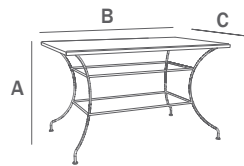

Bistro

Application | Outdoor

General Dimensions

Round

A height: 29.25"

D diameter: 28" – 48"

Square

A height: 29.25"

B width: 30" – 36"

C depth: 30" – 36"

Rectangle

A height: 29.25"

B width: 30" – 48"

C depth: 24" – 30"

ADA

A height: 29.25"

B width: 39"

C depth: 23"

Base Finishes

powder coat

Surface Materials

solid or mesh powder coat

Warranty: 1 year, please see full outdoor warranty statement for details.

round, square, rectangle and ADA tables