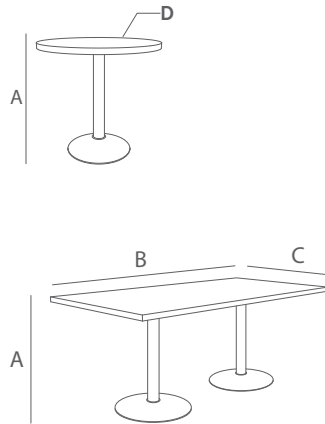

Basic Round

Application | Dining

General Dimensions

Round

A height: 29.25"

D diameter: 18" – 60"

Extendo

A height: 29.25"

B width: 30" – 42"

C depth: 30" – 42"

D diameter: 42" – 60"

Square

A height: 29.25"

B width: 24" – 48"

C depth: 24" – 48"

Rectangle

A height: 29.25"

B width: 30" – 72"

C depth: 24" – 36"

Base Finishes

powder coat
plated
black texture

Surface Materials

laminate
wood
3form® Chroma®
acrylic
Corian®
quartz
ultrafoam

Edge Materials

laminate
wood
vinyl & pvc

Warranty: 12 years, please see full warranty statement for details.

---

round, extendo, square, and rectangle tables

**WEST
COAST
INDUSTRIES**