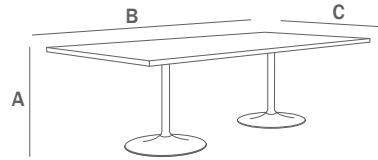

Oval

A height: 29.25"

B width: 72"- 96"

C depth: 36"- 48"

Racetrack

A height: 29.25"

B width: 60"- 168"

C depth: 30"- 60"

Square

A height: 29.25"

B width: 30"- 48"

C depth: 30"- 48"

Rectangle

A height: 29.25"

B width: 60"- 168"

C depth: 30"- 60"

Arc Rectangle

A height: 29.25"

B width: 60"- 168"

C depth: 30"- 60"

Base Finishes

powder coat
plated
stainless steel

Surface Materials

laminate
wood
3form® Chroma®
acrylic
Corian®
quartz