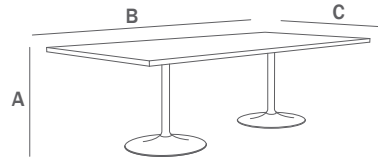

### General Dimensions

Round

A height: 29.25"

D diameter: 30"- 60"

Oval

A height: 29.25"

B width: 72"- 96"

C depth: 36"- 48"

Racetrack

A height: 29.25"

B width: 60"- 168"

C depth: 30"- 60"

Square

A height: 29.25"

B width: 30"- 48"

C depth: 30"- 48"

Rectangle

A height: 29.25"

B width: 60"- 168"

C depth: 30"- 60"

Arc Rectangle

A height: 29.25"

B width: 60"- 168"

C depth: 30"- 60"