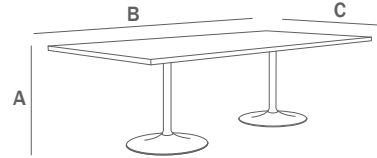

Tulip

Application | Dining

General Dimensions

Round

A height: 29.25"

B diameter: 24"- 60"

Oval

A height: 29.25"

B width: 54"- 78"

C depth: 36"- 42"

Square

A height: 29.25"

B width: 24"- 48"

C depth: 24"- 48"

Extendo

A height: 29.25"

B width: 30"- 42"

C depth: 30"- 42"

D diameter: 42"- 60"

Rectangle

A height: 29.25"

B width: 30"- 72"

C depth: 24"- 36"

Base Finishes

round, oval, square, extendo and rectangle tables