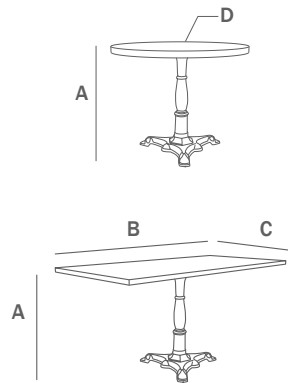

Toscana

Application | Dining

General Dimensions

Round

A height: 29.25"

D diameter: 36"- 42"

Square

A height: 29.25"

B width: 36" - 42"

C depth: 36" - 42"

Extendo

A height: 29.25"

B width: 30"

C depth: 42"

D diameter: 42"

Rectangle

A height: 29.25"

B width: 36" - 42"

C depth: 30" - 36"

Base Finish

powder coat

Surface Materials

laminate

wood