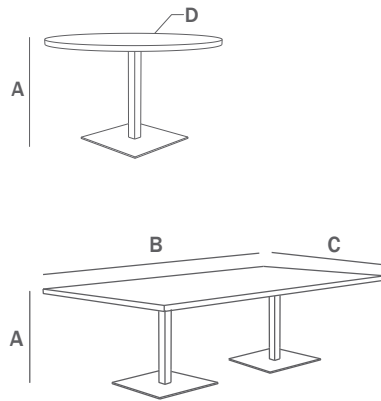

Platform

Application | Dining

General Dimensions

Round

A height: 29.25"

D diameter: 24"- 60"

Square

A height: 29.25"

B width: 24"- 48"

C depth: 24"- 48"

Extendo

A height: 29.25"

B width: 30"- 42"

C depth: 30"- 42"

D diameter: 42"- 60"

Rectangle

A height: 29.25"

B width: 30"- 72"

C depth: 24"- 36"