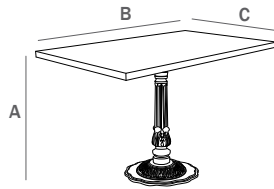

Scala

Application | Dining

General Dimensions

Round

A height: 29.25"

D diameter: 30"– 48"

Square

A height: 29.25"

B width: 30"– 42"

C depth: 30"– 42"

Extendo

A height: 29.25"

B width: 30"– 34"

C depth: 30"– 34"

D diameter: 42"– 48"

Rectangle

A height: 29.25"

B width: 30"– 48"

C depth: 24"– 36"

Base Finishes

powder coat

Surface Materials

laminate

wood