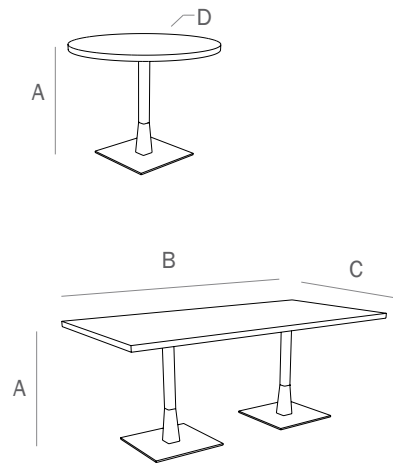

Blok

Application | Dining

General Dimensions

Round

A height: 29.25"

D diameter: 24"– 48"

Square

A height: 29.25"

B width: 24"– 36"

C depth: 24"– 36"

Rectangle

A height: 29.25"

B width: 30"– 72"

C depth: 24"– 36"

Base Finish

powder coat

plated

stainless steel

Column Detail

wood

Surface Materials

laminare

wood

Corian®

3form® Chroma®

quartz

Edge Materials

laminare

pvc

wood

Warranty: 12 years, please see full warranty statement for details.

round, square and rectangle tables